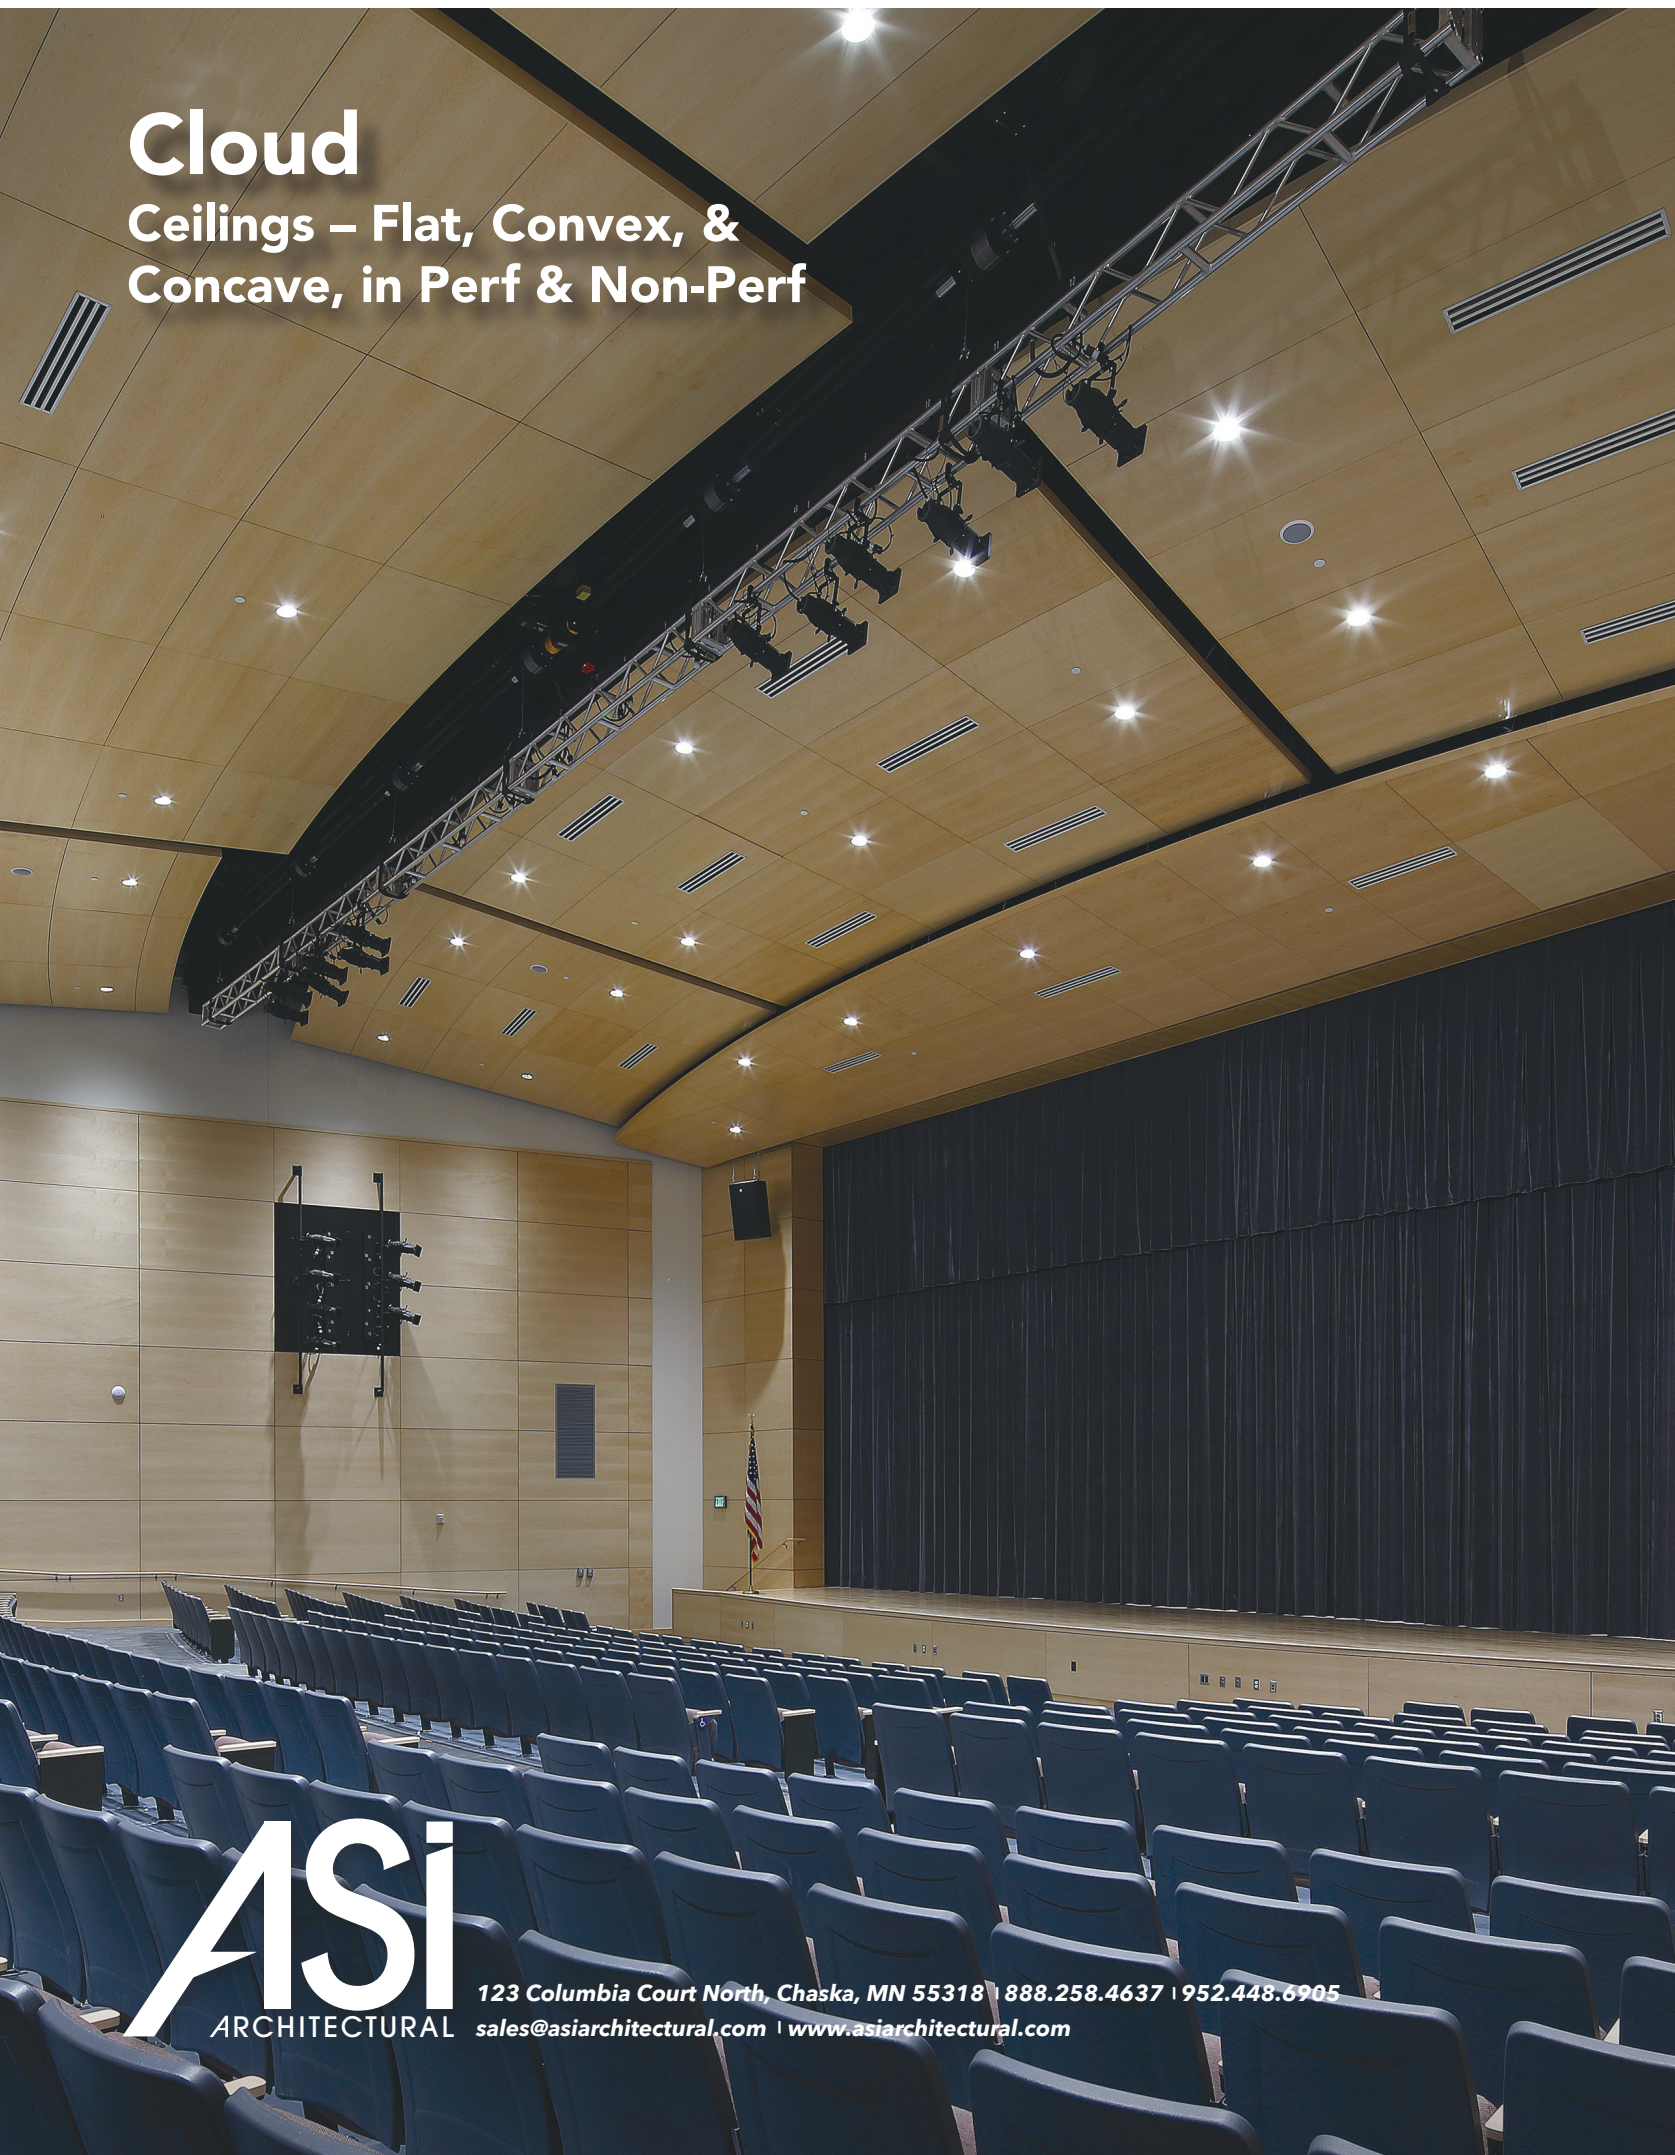

Cloud

Ceilings – Flat, Convex, &
Concave, in Perf & Non-Perf

Asi
ARCHITECTURAL

123 Columbia Court North, Chaska, MN 55318 | 888.258.4637 | 952.448.6905
sales@asiarchitectural.com | www.asiarchitectural.com