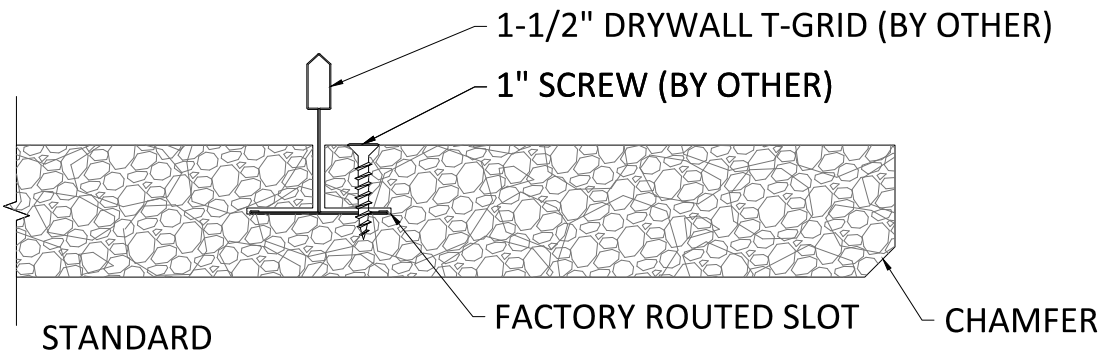

1 PANEL OPTIONS
1 SCALE: 3/4" = 1'-0"

FINISH OPTIONS
PRIMED CLEAR
PRIMED WHITE
CUSTOM PAINTED

PANEL OPTIONS
1-3/8"
2"

2 EDGE PROFILES
1 SCALE: 6" = 1'-0"

SUSPENSION WIRE
2' OC MAX (BY OTHER)

1-1/2" DRYWALL T-GRID
(BY OTHER)

1" SCREWS - 24" OC (BY OTHER)

PANEL

1 ISOMETRIC
2 SCALE: 1 1/2" = 1'-0"