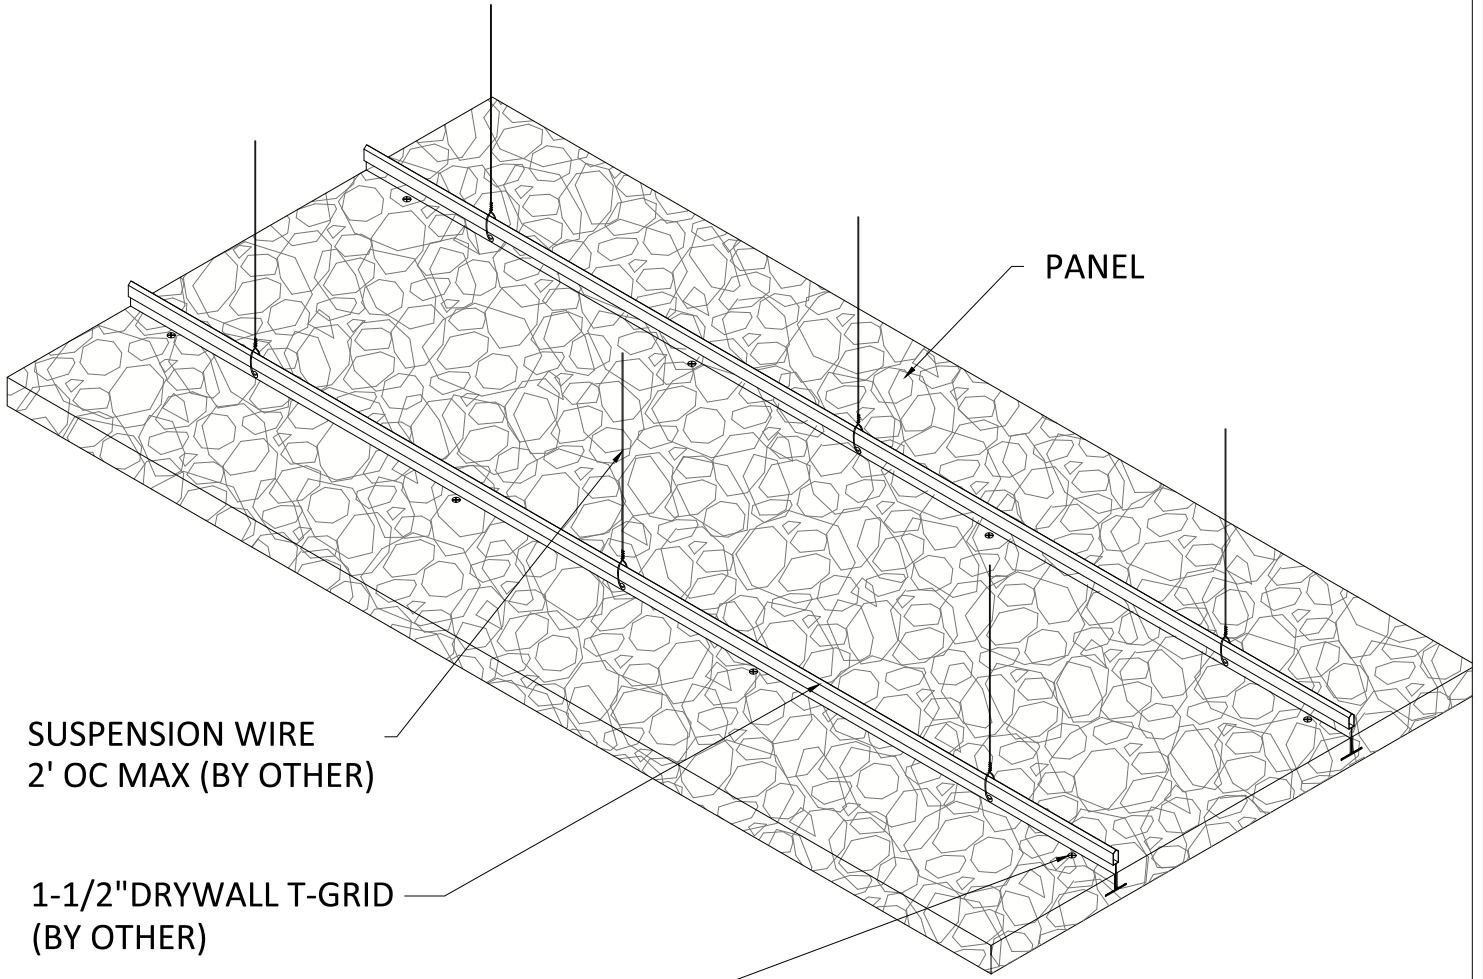

1 PANEL OPTIONS
1 SCALE: 3/4" = 1'-0"

FINISH OPTIONS
PRIMED CLEAR
PRIMED WHITE
CUSTOM PAINTED

PANEL OPTIONS
1-3/8"
2"

2 EDGE PROFILES
1 SCALE: 6" = 1'-0"

SUSPENSION WIRE
2' OC MAX (BY OTHER)

1-1/2" DRYWALL T-GRID
(BY OTHER)

1" SCREWS - 24" OC (BY OTHER)

PANEL

1 ISOMETRIC
2 SCALE: 1 1/2" = 1'-0"