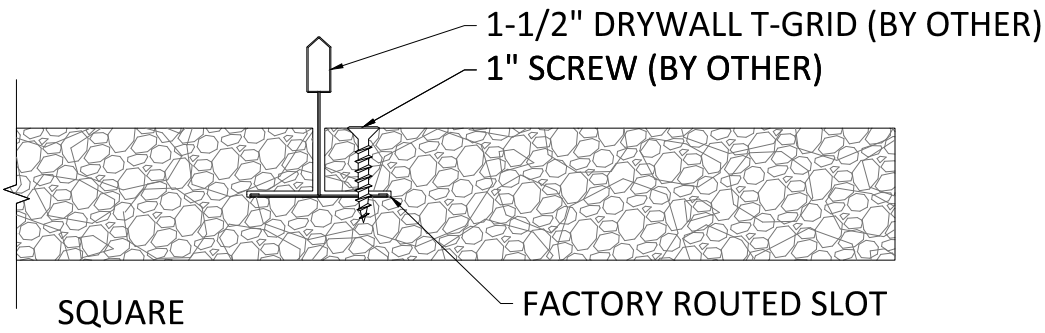

1 PANEL OPTIONS
1 SCALE: 3/4" = 1'-0"

FINISH OPTIONS
PRIMED CLEAR
PRIMED WHITE
CUSTOM PAINTED

PANEL OPTIONS
1-3/8"
2"

2 EDGE PROFILES
1 SCALE: 6" = 1'-0"

SUSPENSION WIRE
2' OC MAX (BY OTHER)

1-1/2" DRYWALL T-GRID
(BY OTHER)

1" SCREWS - 24" OC (BY OTHER)

PANEL

1 ISOMETRIC
2 SCALE: 1 1/2" = 1'-0"