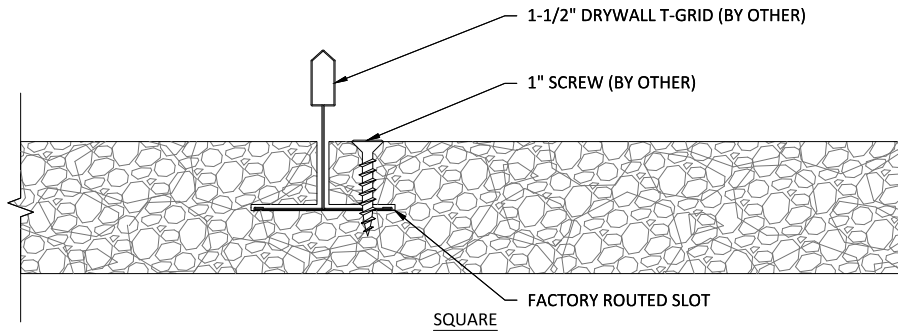

1 PANEL OPTIONS
 1 SCALE: 3/4" = 1'-0"

FINISH OPTIONS
PRIMED CLEAR
PRIMED WHITE
CUSTOM PAINTED

PANEL OPTIONS
1-3/8"
2"

2 EDGE PROFILES
 1 SCALE: 6" = 1'-0"

1 ISOMETRIC
2 SCALE: 1 1/2" = 1'-0"