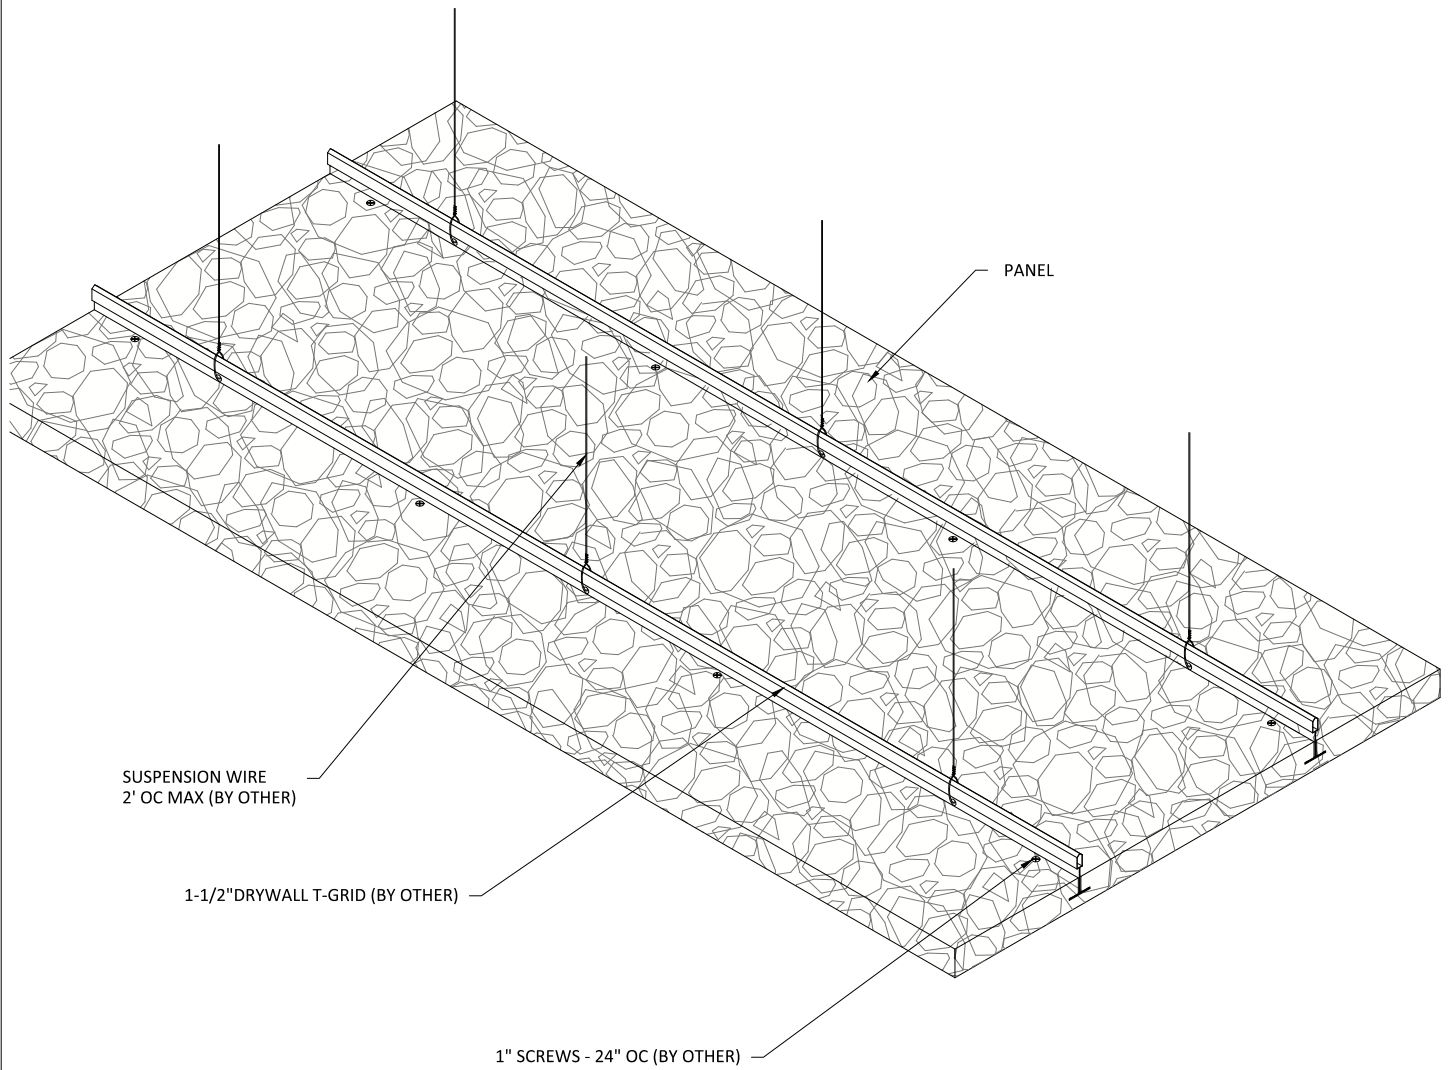

1 PANEL OPTIONS
 1 SCALE: 3/4" = 1'-0"

FINISH OPTIONS
PRIMED CLEAR
PRIMED WHITE
CUSTOM PAINTED

PANEL OPTIONS
1-3/8"
2"

2 EDGE PROFILES
 1 SCALE: 6" = 1'-0"

1 ISOMETRIC
2 SCALE: 1 1/2" = 1'-0"