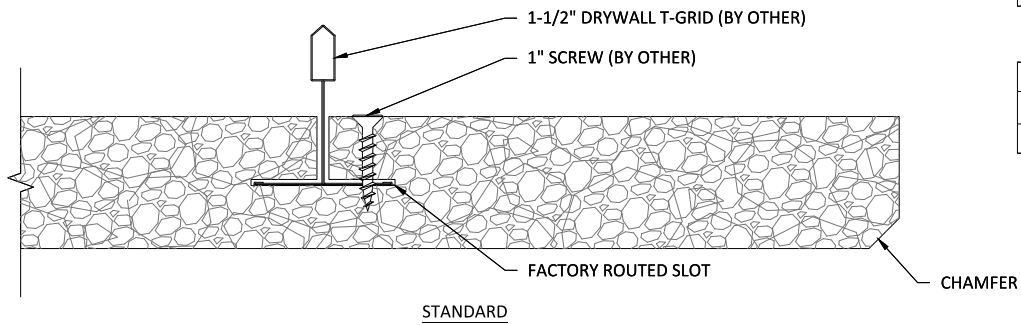

1 PANEL OPTIONS
 1 SCALE: 3/4" = 1'-0"

FINISH OPTIONS
PRIMED CLEAR
PRIMED WHITE
CUSTOM PAINTED

PANEL OPTIONS
1-3/8"
2"

2 EDGE PROFILES
 1 SCALE: 6" = 1'-0"

1 ISOMETRIC
2 SCALE: 1 1/2" = 1'-0"