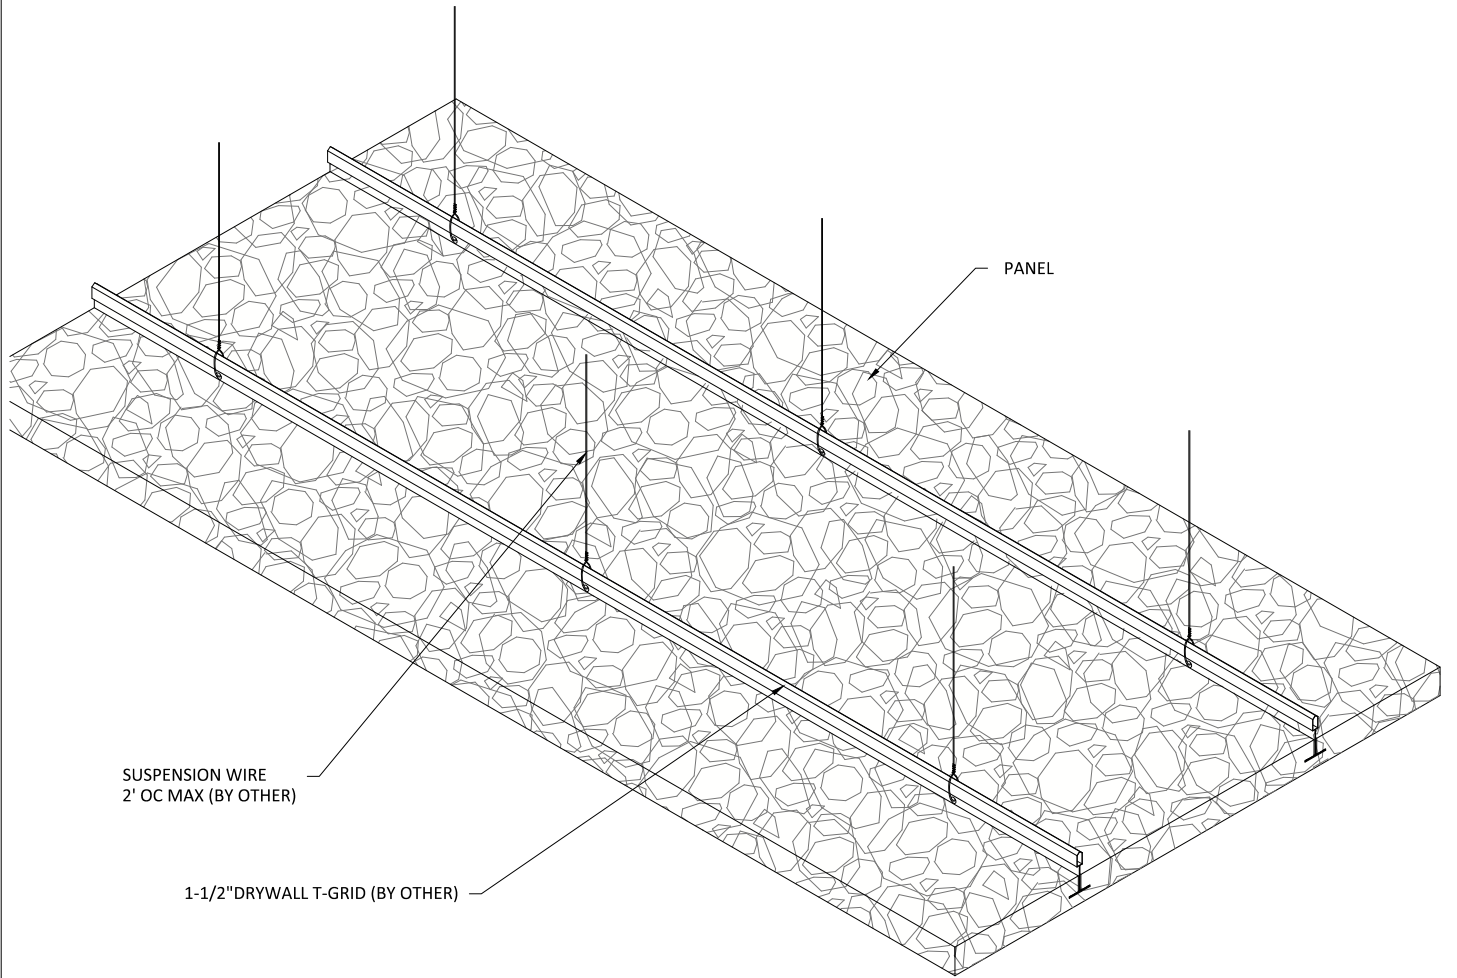

**1** PANEL OPTIONS  
 1 SCALE: 3/4" = 1'-0"

FINISH OPTIONS
PRIMED CLEAR
PRIMED WHITE
CUSTOM PAINTED

PANEL OPTIONS
1-3/8"
2"

**2** EDGE PROFILES  
 1 SCALE: 6" = 1'-0"

1 ISOMETRIC  
2 SCALE: 1 1/2" = 1'-0"