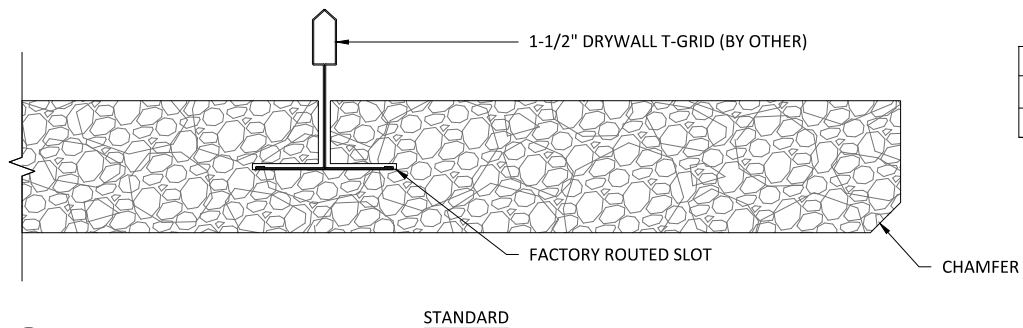

**1** PANEL OPTIONS  
 1 SCALE: 3/4" = 1'-0"

FINISH OPTIONS
PRIMED CLEAR
PRIMED WHITE
CUSTOM PAINTED

PANEL OPTIONS
1-3/8"
2"

**2** EDGE PROFILES  
 1 SCALE: 6" = 1'-0"

1 ISOMETRIC  
2 SCALE: 1 1/2" = 1'-0"