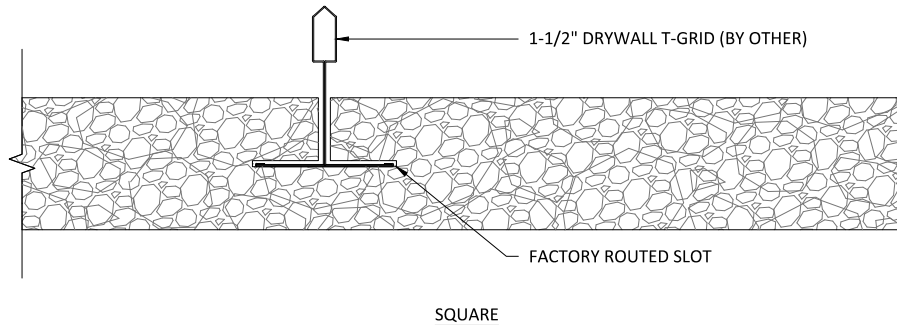

**1** PANEL OPTIONS  
 1 SCALE: 3/4" = 1'-0"

FINISH OPTIONS
PRIMED CLEAR
PRIMED WHITE
CUSTOM PAINTED

PANEL OPTIONS
1-3/8"
2"

**2** EDGE PROFILES  
 1 SCALE: 6" = 1'-0"

1 ISOMETRIC  
2 SCALE: 1 1/2" = 1'-0"