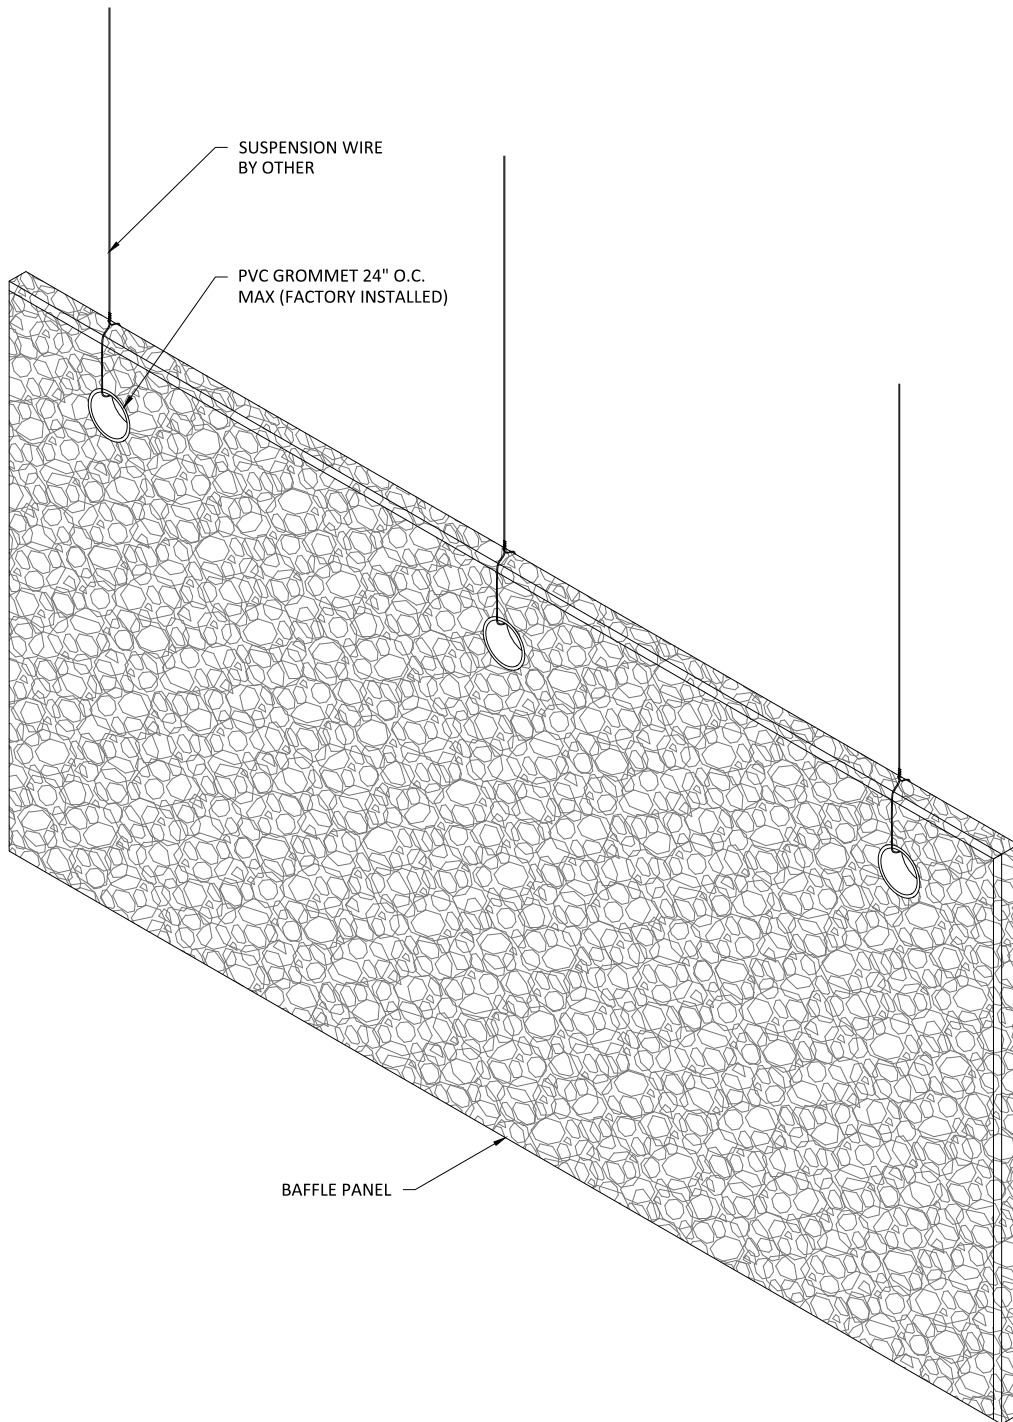

CUSTOM SIZES  
AVAILABLE UP  
TO 24" X 96"

**1** PANEL OPTIONS  
SCALE: 3/4" = 1'-0"

PANEL OPTIONS
1"
1-3/8"
2"

FINISH OPTIONS
PRIMED WHITE
CUSTOM PAINTED

NOTE: WHILE BOTH SIDES OF BAFFLE PANELS COME FINISHED, PANELS ARE DIRECTIONAL - EACH PANEL WILL HAVE AN A-SIDE AND A B-SIDE IN WHICH THERE MAY BE VARIANCE IN TEXTURE

CHAMFER

SQUARE

**2** EDGE OPTIONS  
SCALE: 6" = 1'-0"

1 ISOMETRIC  
2 SCALE: 1 1/2" = 1'-0"